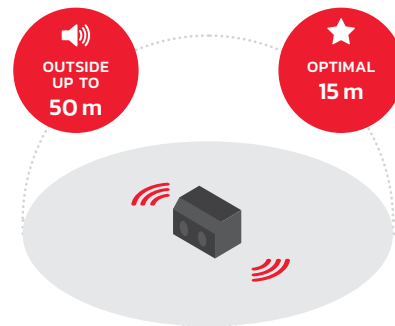

WEIGHT
3.5 KG

TÜV/GS-CERTIFIED

HIGH IP-NORM

2-YEAR WARRANTY

The Rockpro delivers a strong performance indoors and outdoors

EQUIPPED TO FILL MEDIUM-SIZED SPACES

SPECTACULAR SOUND WITHIN 15 METERS

ULTIMATE **SMALL**