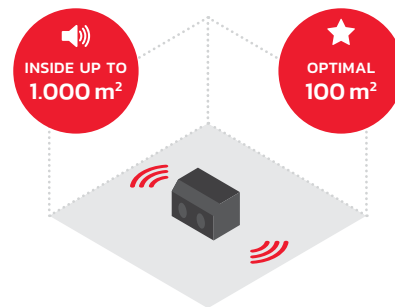

WEIGHT
3.5 KG

TÜV/GS-CERTIFIED

HIGH IP-NORM

2-YEAR WARRANTY

The Rockpro delivers a strong performance indoors and outdoors

EQUIPPED TO FILL MEDIUM-SIZED SPACES

SPECTACULAR SOUND WITHIN 15 METERS

ULTIMATE **SMALL**