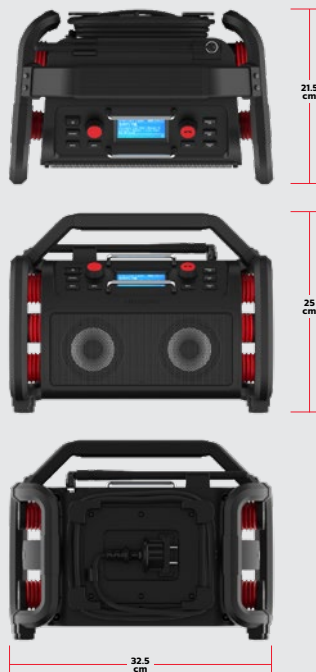

Long, wireless
playtime and a
high power output

**INTEGRATED
LITHIUM BATTERY**

**30 WATT NEODYMIUM
SPEAKERS**

**SOLID
DESIGN**

DUST RESISTANT

SHOCK RESISTANT

WATER RESISTANT

Designed in compact casing